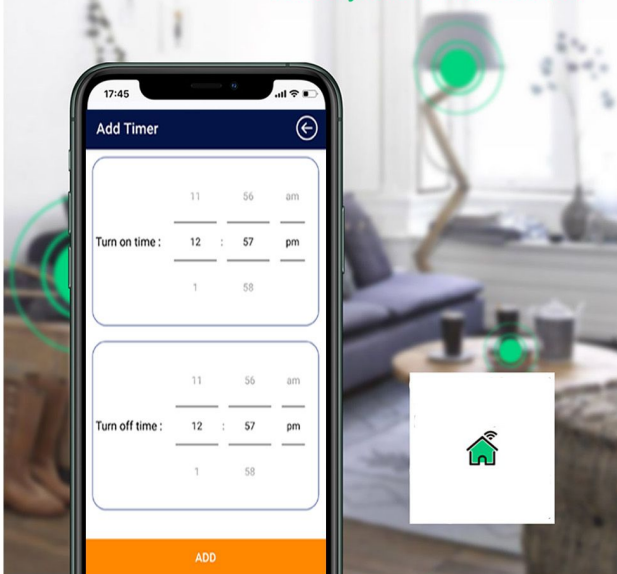

Solution for *Outdoor* Light Automation

Works **Without Internet** Connectivity

**Internal Smart Clock** based Scheduling

Don't bother to turn on/off lights  
When you are not at Home

**Functionalities**

- ✓ Specially Designed for outdoor light Automation
- ✓ **Internet or Router is not required to function**
- ✓ One to One Communication - Mobile to Device
- ✓ One Time Device Configuration is Enough!
- ✓ Device Configuration through Android App
- ✓ Turn On/Off Lights through Android App
- ✓ Easily set On Time & Off Time for all days
- ✓ Configure Multiple Scheduler through App
- ✓ Supports Upto 1200 W Load
- ✓ Dimension- 75 mm x 43 mmx 27 mm (L x B x H)